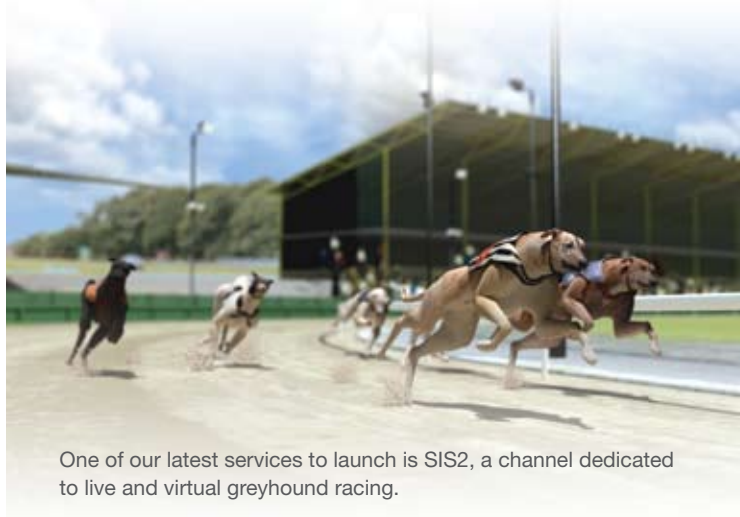

SIS2 service

One of our latest services to launch is SIS2, a channel dedicated to live and virtual greyhound racing.

SIS2 offers:

- Coverage from 7.00am – 9.30pm Monday to Sunday
- Up to seven live BAGS greyhound meetings per day (up to 87 live races)
- Eight-dog virtual races
- Virtual racing every 10 minutes (up to 110 races per day)