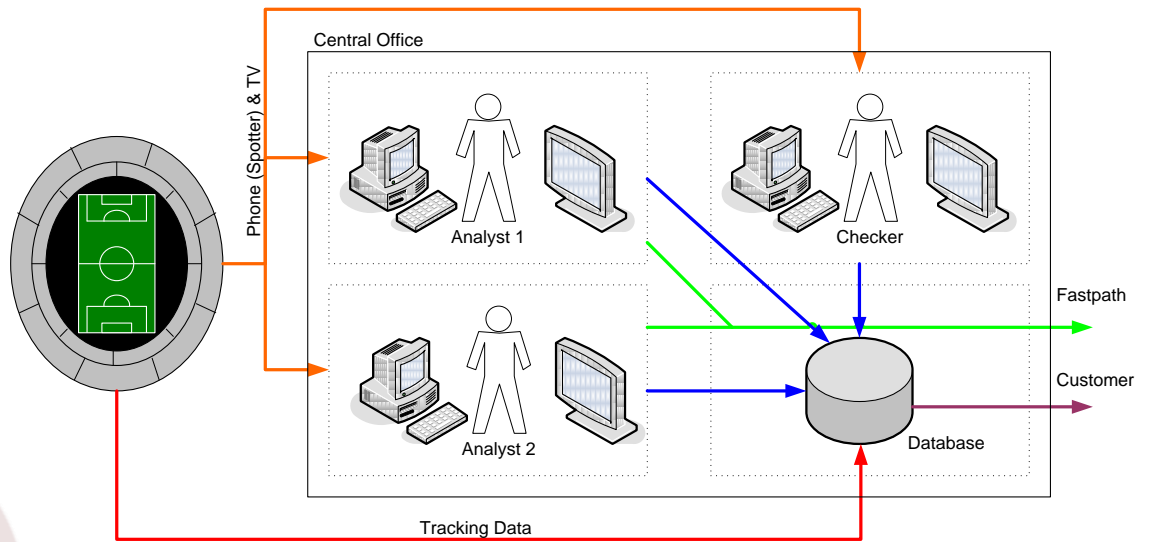

Two feed options

- Server to server using MQ – expensive

- Server to client using MQ – SIS administer the queue and no licence cost
- Benefits customers

Data Collection Overview

Sample Feed Timings

Tournaments		Line Ups, Cards, Subs, Goals live as the games are played	Line Ups, Cards, Subs, Goals up to one hour after the game has finished	Scores and Scorers up to an hour after the game has finished
	Match Result Delivery	LIVE	1 Hour	1 Hour
MAJOR EUROPEAN LEAGUES				
SPAIN				
	Primera	✓		
	Segunda			✓
	Copa Del Rey			✓
	Super Cup	✓		
ITALY				
	Serie A	✓		
	Serie B	✓		
	Coppa Italia	✓		
	Super Cup	✓		
GERMANY				
	Bundesliga	✓		
	Bundesliga 2	✓		
	DFB Pokal (cup)	✓		
	Super Cup	✓		