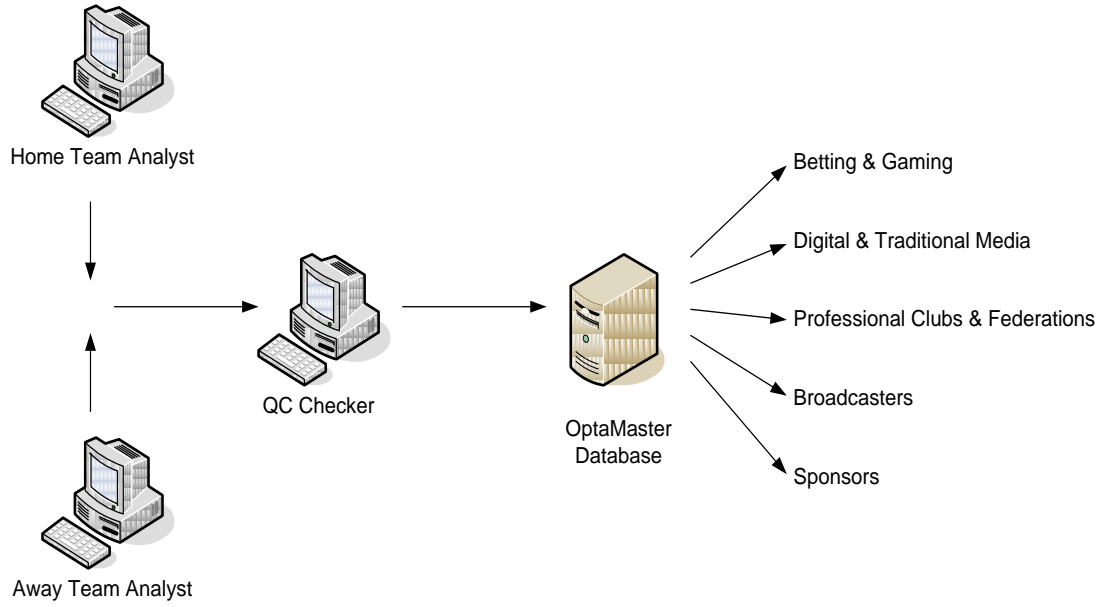

Two feed options

- Server to server using MQ – expensive

- Server to client using MQ – SIS administer the queue and no licence cost
- Benefits customers

Data Collection Overview

Sample Feed Timings

Tournaments		Line Ups, Cards, Subs, Goals live as the games are played	Line Ups, Cards, Subs, Goals up to one hour after the game has finished	Scores and Scorers up to an hour after the game has finished
	Match Result Delivery	LIVE	1 Hour	1 Hour
MAJOR EUROPEAN LEAGUES				
SPAIN				
	Primera	✓		
	Segunda			✓
	Copa Del Rey			✓
	Super Cup	✓		
ITALY				
	Serie A	✓		
	Serie B	✓		
	Coppa Italia	✓		
	Super Cup	✓		
GERMANY				
	Bundesliga	✓		
	Bundesliga 2	✓		
	DFB Pokal (cup)	✓		
	Super Cup	✓		